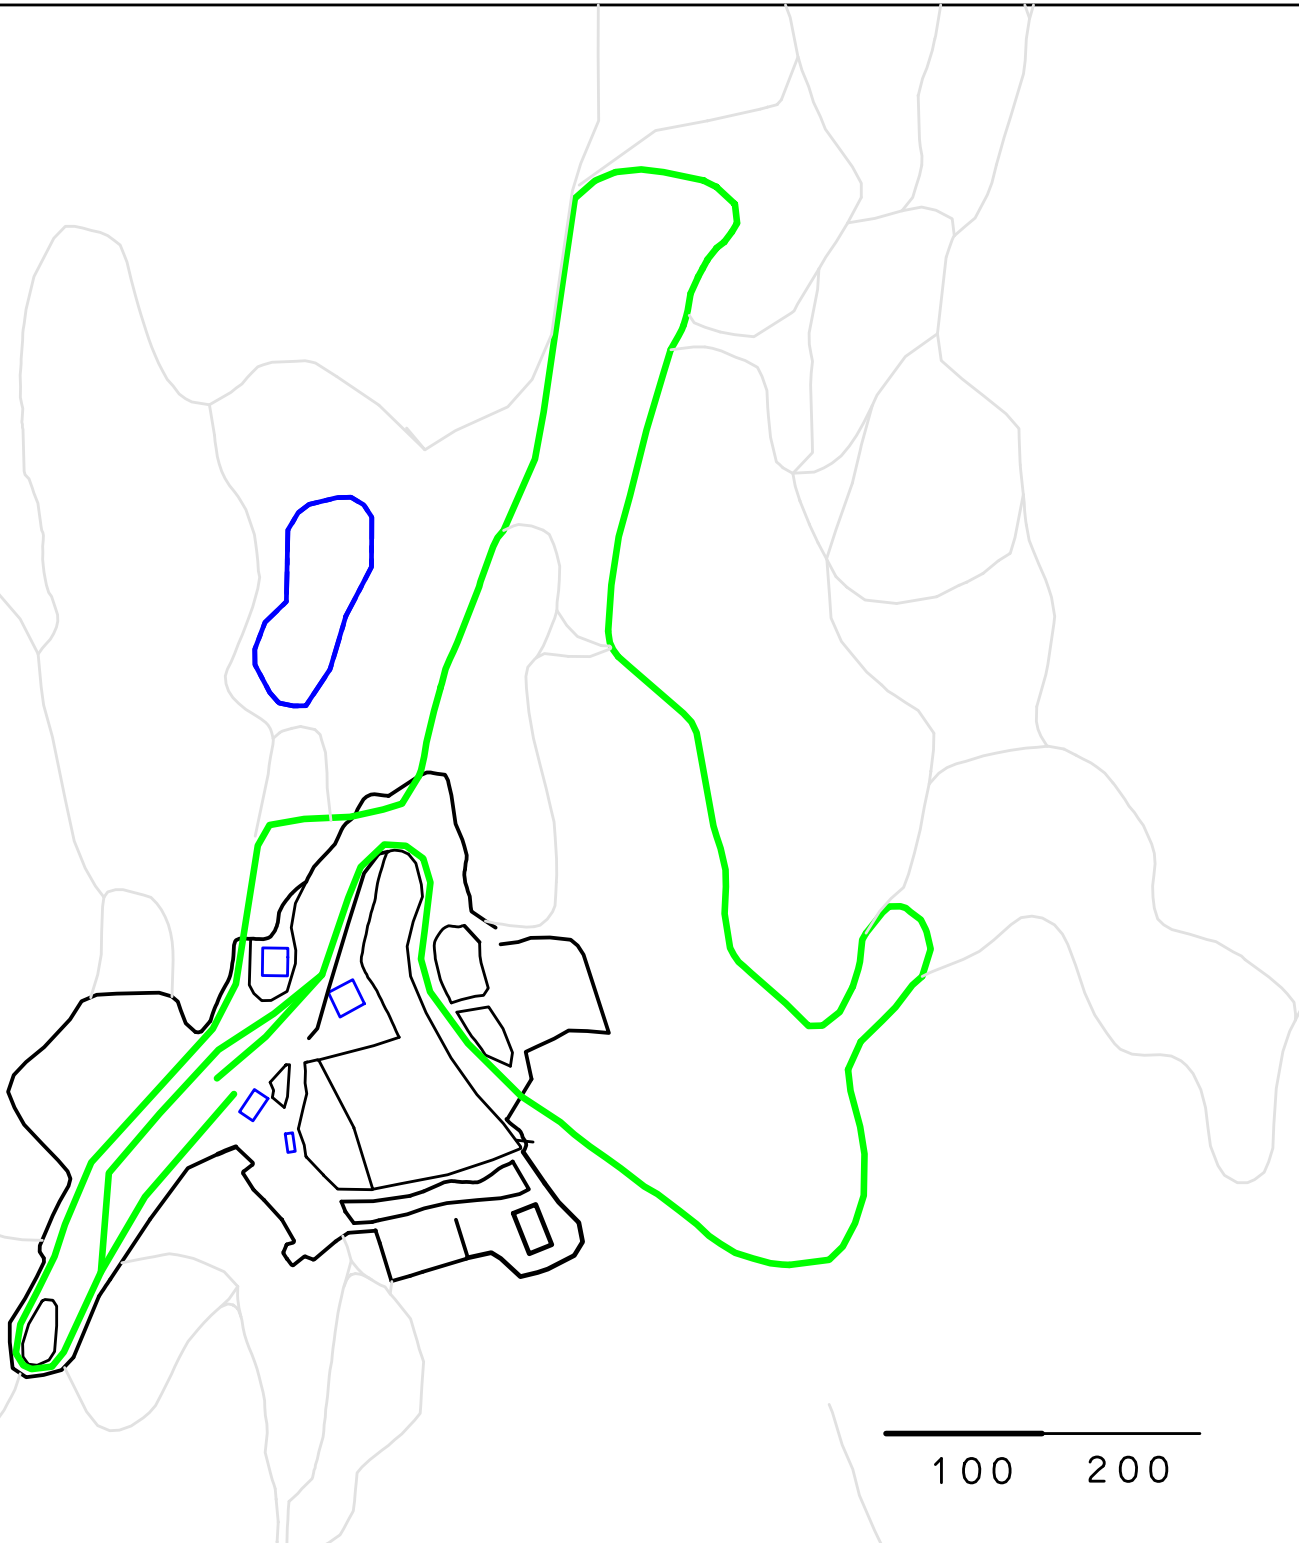

# Sovereign Lake

NORDIC CLUB

Noram

2.5 km

## Green Course

100 200