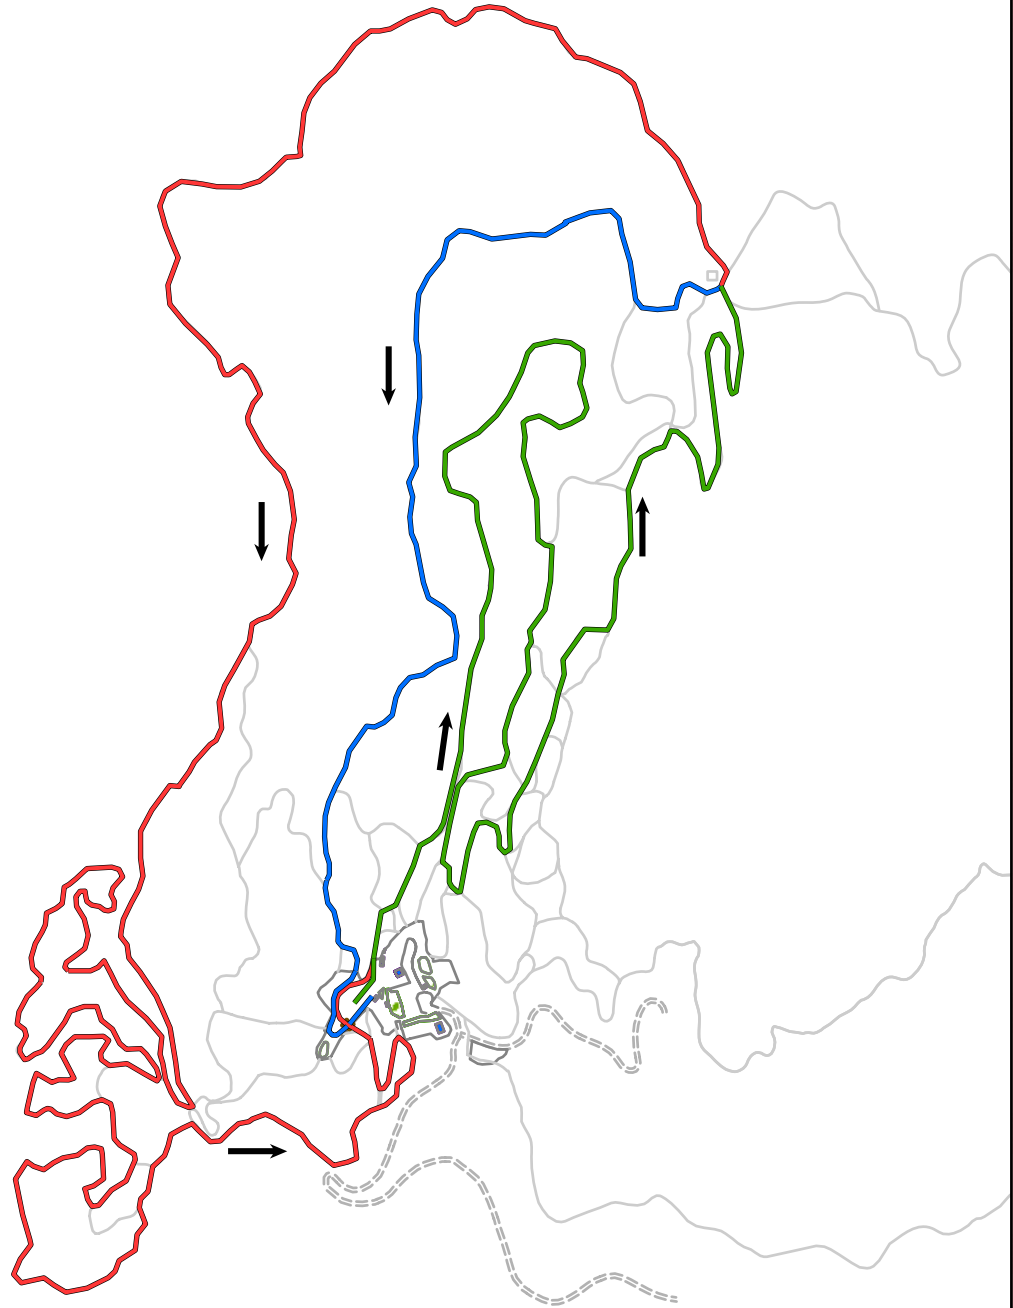

Directions

Green Line
to
Red Line
to
Green Line
to
Blue Line

30 km Course

Course length: 29933m

Category:

Competition Level:

Height Difference (HD): 163m

Maximum Climb (MC): 50m

Total Climb (TC): 622m

Lowest point: 1538m

Highest point: 1701m