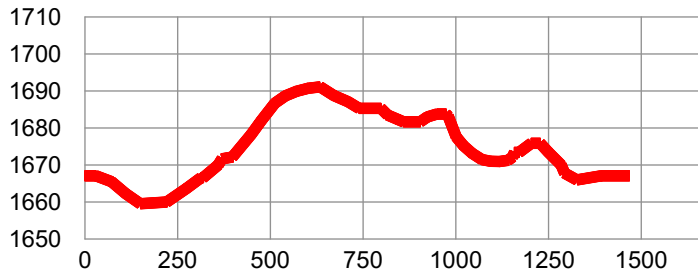

1.5 KM COURSE - ORANGE

Course Info

Course Length	- 1465 m
Height Difference	- 34 m
Maximum Climb	- 34m
Total Climb	- 40 m
Lowest Point	- 1651 m
Highest Point	- 1692 m

A-Climb B-Climb C-Climb Descent Undulated Terrain