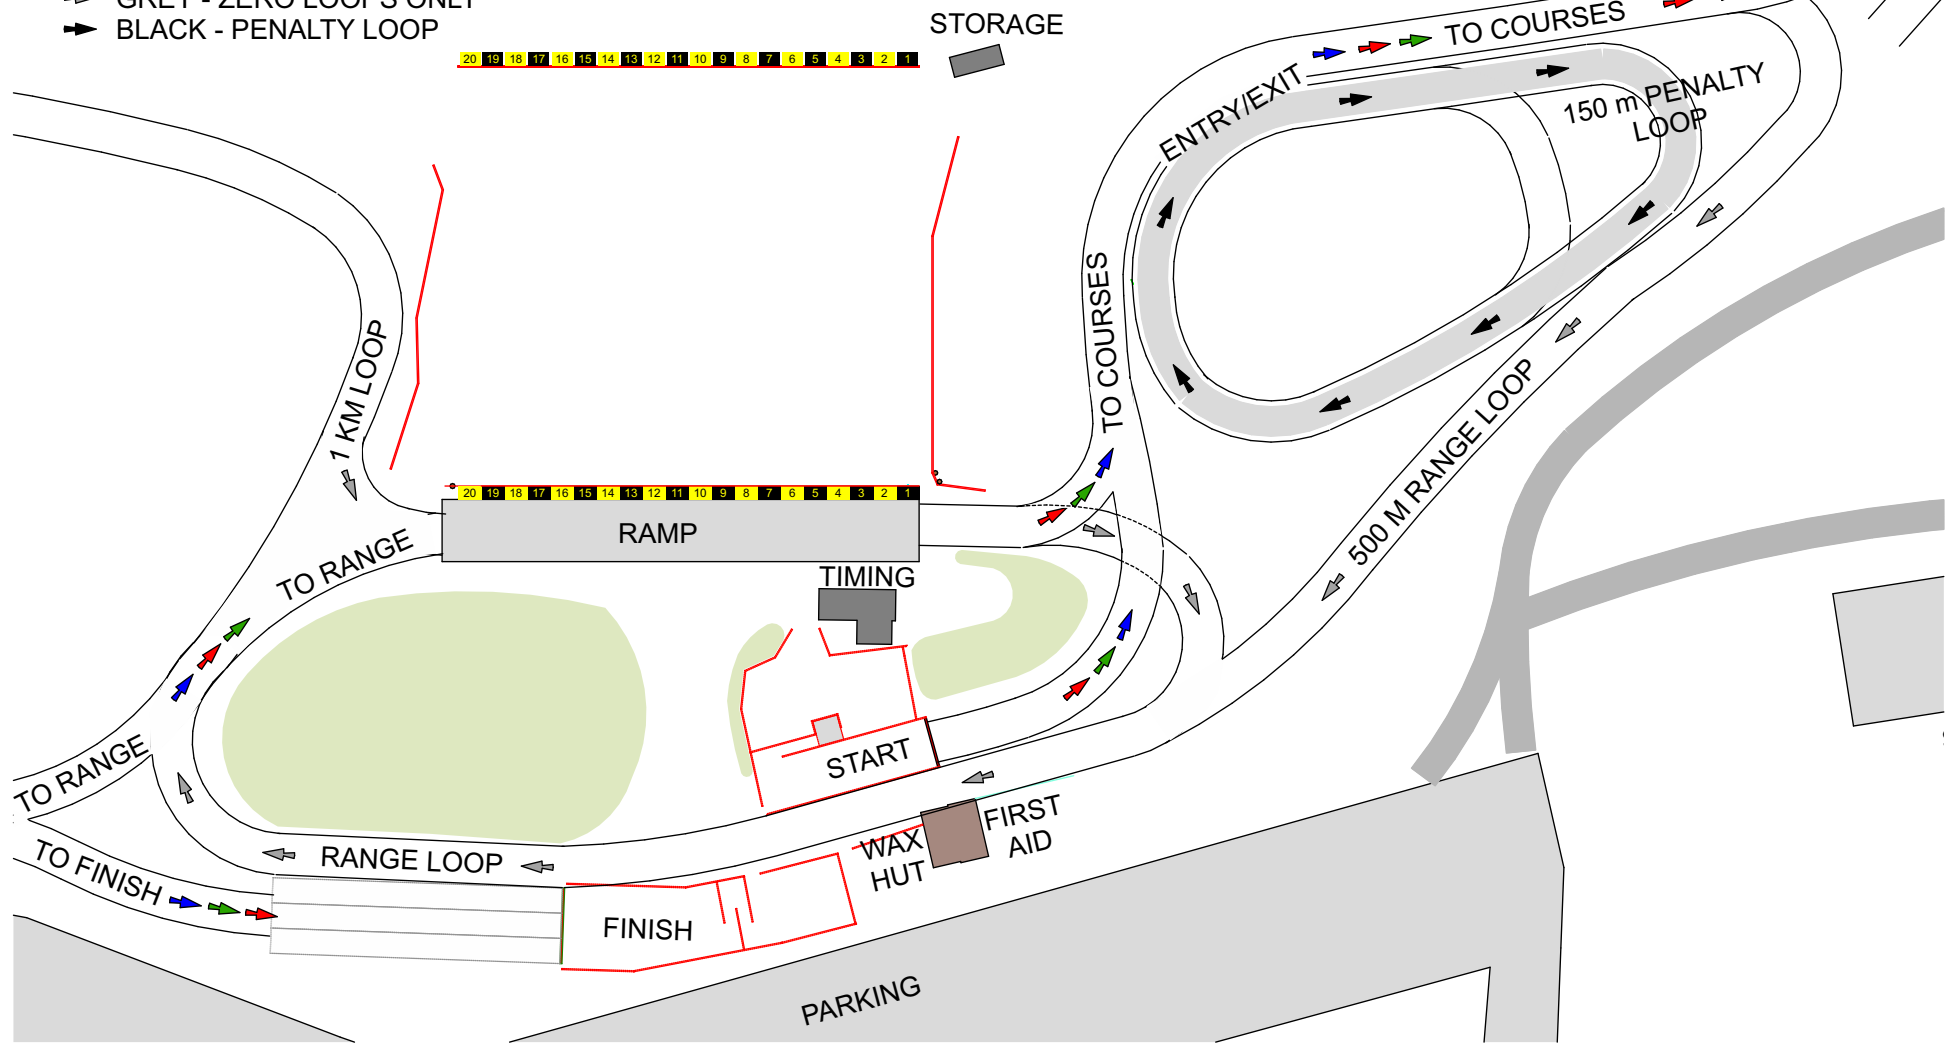

- GREEN - 3.3 KM
- BLUE - 2.5 KM
- RED - 2.0 KM
- GREY - ZERO LOOPS ONLY
- BLACK - PENALTY LOOP

20 19 18 17 16 15 14 13 12 11 10 9 8 7 6 5 4 3 2 1

BIATHLON STADIUM AND PENALTY LOOPS