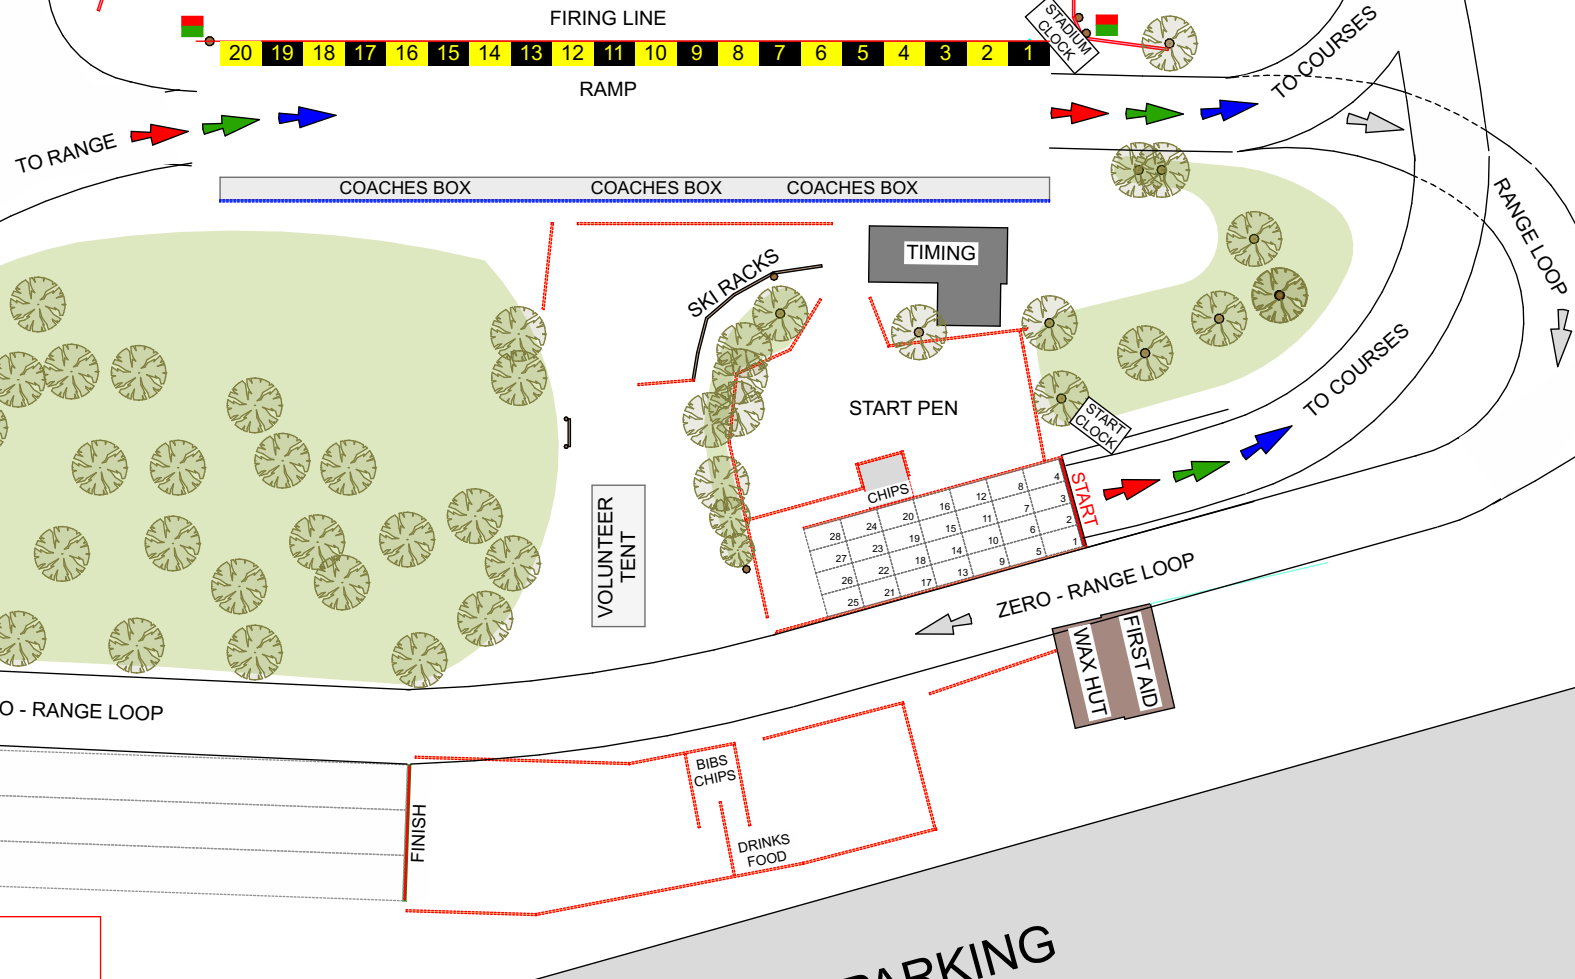

RANGE

CHIPS

28	24	20	16	12	8	4
27	23	19	15	11	7	3
26	22	18	14	10	6	2
25	21	17	13	9	5	1

BIATHLON STADIUM ENLARGED - PURSUIT