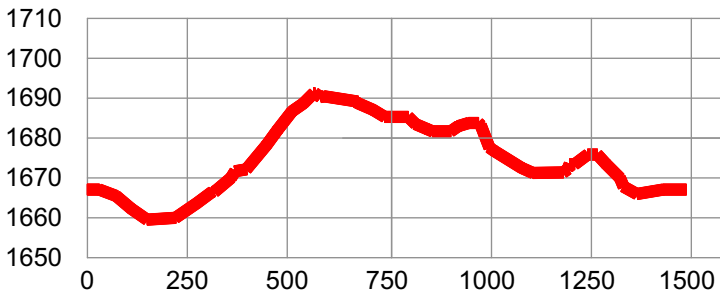

1.5 KM COURSE - ORANGE

Course Info

Course Length	- 1465 m
Height Difference	- 34 m
Maximum Climb	- 34 m
Total Climb	- 40 m
Lowest Point	- 1651 m
Highest Point	- 1692 m

A-Climb B-Climb C-Climb Descent Undulated Terrain