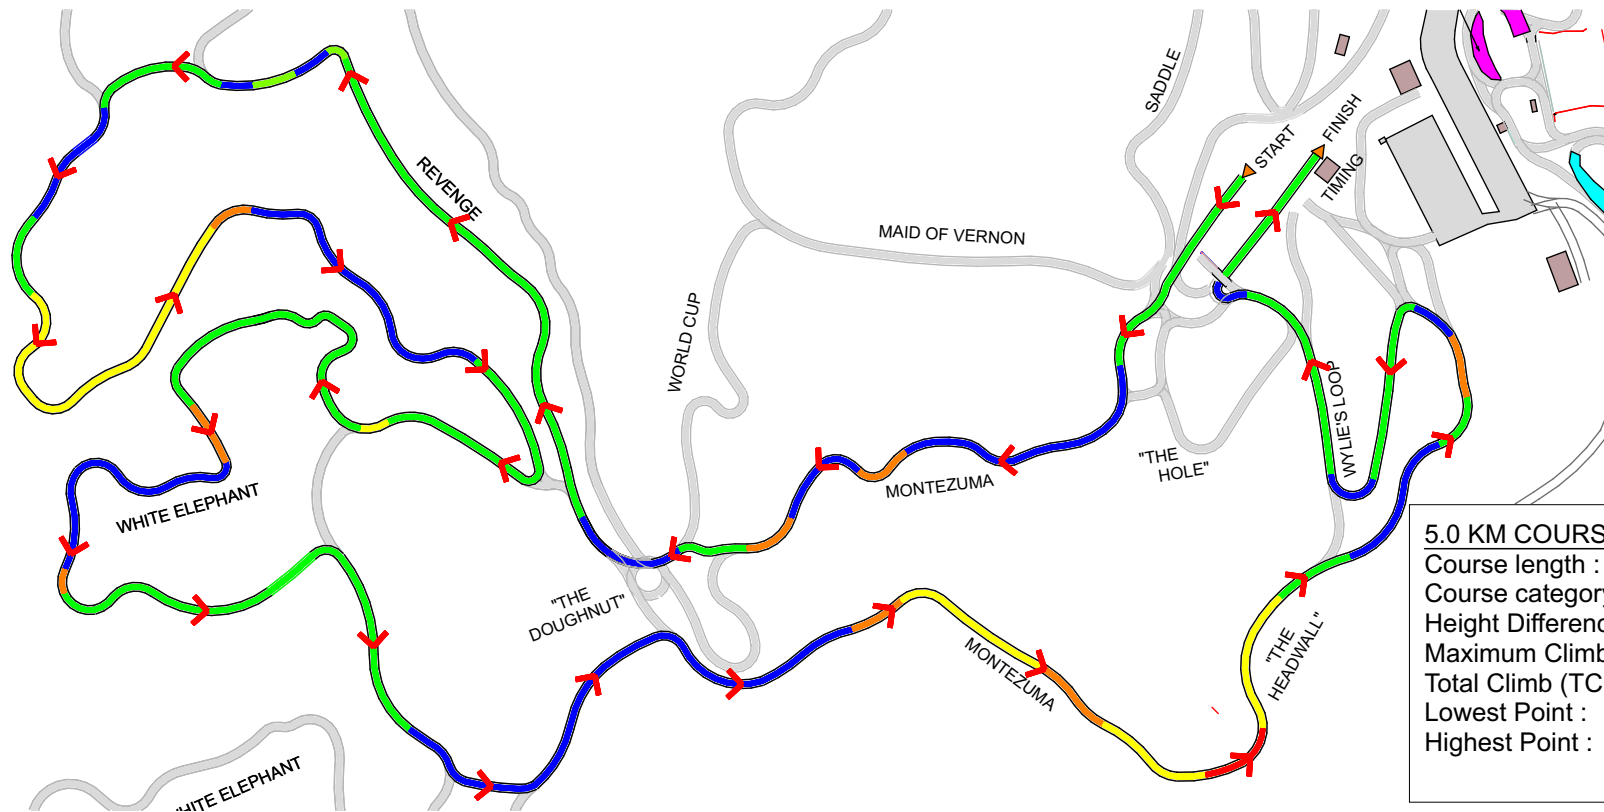

5.0 KM COURSE - RED

5.0 KM COURSE	
Course length :	4997m
Course category :	
Height Difference (HD) :	40 m
Maximum Climb (MC) :	36 m
Total Climb (TC) :	105 m
Lowest Point :	1627 m
Highest Point :	1667 m

A-Climb B-Climb C-Climb Descent Undulated Terrain